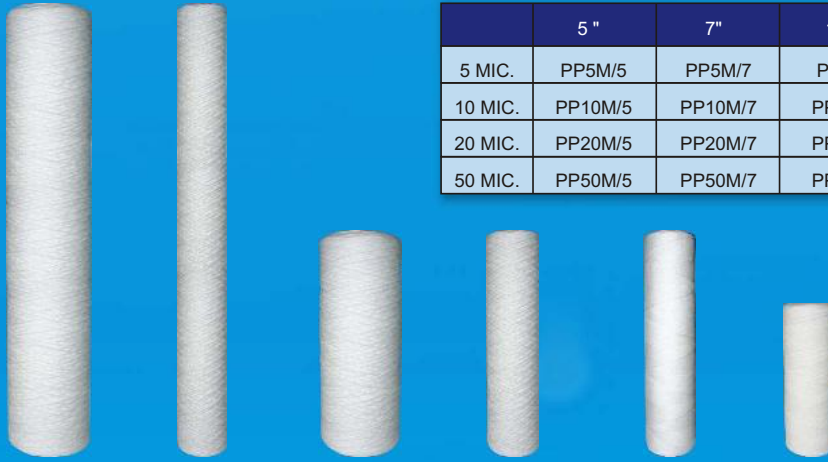

WFSH

FILTER SETS

FS2

FS3

FSCNT

BB HOUSINGS

SIZE	10"	20"
1"	WF10BB1	WF20BB1
1 1/2"	WF10BB64	WF20BB64

FS20BB3

POLYPROPYLENE YARN CARTRIDGES

	5 "	7"	10"	20"-SLIM	10"BB	20"BB
5 MIC.	PP5M/5	PP5M/7	PP5M	PP5M-L	PP5M10BB	PP5M20BB
10 MIC.	PP10M/5	PP10M/7	PP10M	PP10M-L	PP10M10BB	PP10M20BB
20 MIC.	PP20M/5	PP20M/7	PP20M	PP20M-L	PP20M10BB	P20M20BB
50 MIC.	PP50M/5	PP50M/7	PP50M	PP50M-L	PP50M10BB	PP50M20BB