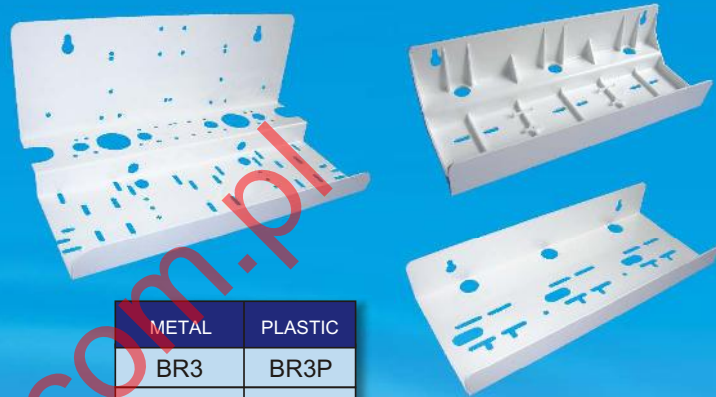

5 "	10"	20"-SLIM	10"BB	20"BB
ST/5	ST	ST-L	ST10BB	ST20BB

IRON REMOVING CARTRIDGES

5 "	10"	20"-SLIM	10"BB	20"BB
IR/5	IR	IR-L	IR10BB	IR20BB

OTHER CARTRIDGES

CERAM

STO

NET

HOT

SINGLE BRACKETS

	METAL	PLASTIC
10"	BR1	BR1P
20"SLIM	BR1-L	
10BB	BRBB	
20BB	BRBB	
POMP	BRPOMP	

DOUBLE BRACKETS

METAL	PLASTIC
BR2	BR2P

TRIPLE BRACKETS

METAL	PLASTIC
BR3	BR3P
BR7	

FAUCETS

FCDC